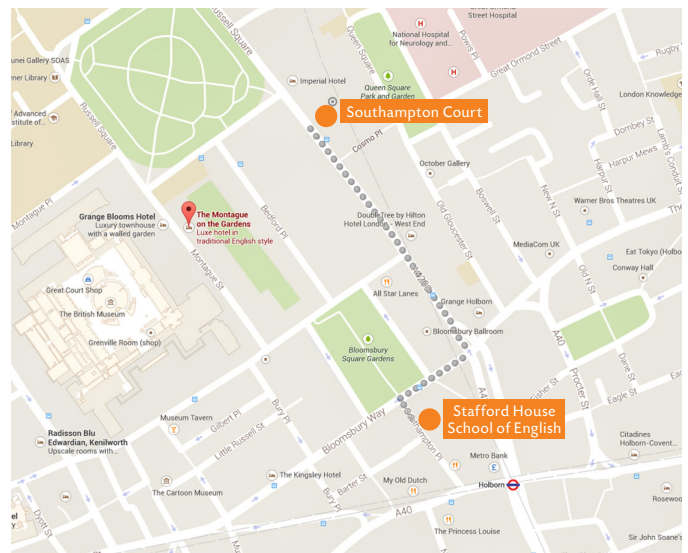

Age Range	16-17 years old
Rooms (single and twin en-suite)	20
Distance from School	3 minute walk
Internet Connection	Wifi
Meal Plan	Full Board
Supervisor	Yes
Laundry Facilities	Yes
Kitchen Facilities	Yes - shared
Curfew	10:30pm
Price	£300 full board per week