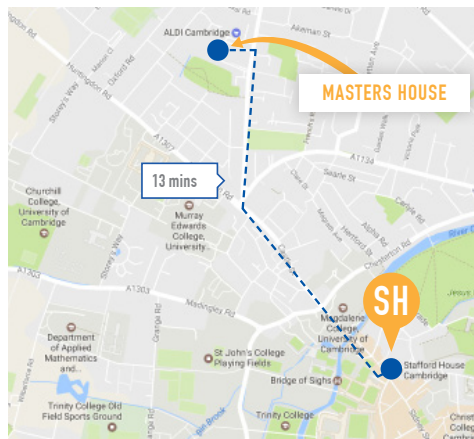

CAMBRIDGE MASTERS HOUSE RESIDENCE 18+

ACCOMMODATION

This residence has spacious rooms and modern facilities. All rooms have an en-suite bathroom, bedside table, wardrobe and a study area with desk and chair. The residence has shared communal kitchens and lounge/dining areas where students can prepare meals. Masters House offers quality University style lodging and is conveniently located just 20 minutes' walk from the school and city centre.

LOCATION

The residence is an 8 minute cycle ride to the school, your journey will take you over the River Cam and through Jesus Green, one of the most beautiful parks in Cambridge where you will find six tennis courts, an outdoor swimming pool, BBQ area and even concerts on Sunday afternoons in the summer. It is also ideally situated with an Aldi supermarket just minutes away and several shops close by. The school is 13 minutes travel by public transport using the 'Citi 5' bus from the Central Cambridge bus stop.