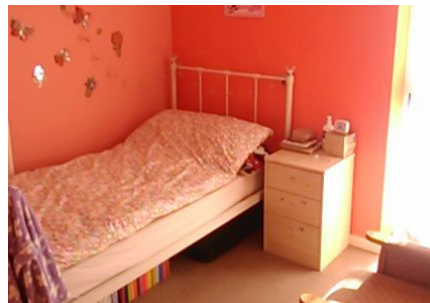

CAMBRIDGE HOMESTAY YEAR ROUND 16+

ACCOMMODATION

Students wanting a more authentic and cultural experience can choose to stay in Homestay accommodation while studying in Cambridge. Homestays allow for students to practise their English with their hosts outside of school, providing them with an insight into Cambridge life and culture. All of our hosts are carefully selected to ensure that our students have a safe and positive experience. Some homestay accommodation is arranged with a third-party agency.

PRICING

PRICE PER WEEK	
SINGLE ROOM HALF BOARD	£240
TWIN ROOM HALF BOARD	£210
SINGLE ROOM B&B	£215
TWIN ROOM B&B	£195
SUPERIOR SINGLE ROOM, PRIVATE BATHROOM HB	£325
SUPERIOR SINGLE ROOM, PRIVATE BATHROOM, B&B	£285
£25 summer supplement: 29 June - 23 August 2025	
£50 Christmas supplement: 21 - 27 December 2025	
Special Diet Supplement - £25 per week	

QUICK INFO

ROOMS
Single, twin

BATHROOM TYPE
Shared & En-suite

MEALS
Bed & Breakfast and half board

BEDDING & TOWELS
Bedding - included
Towels - not included

LAUNDRY FACILITIES
1 wash per week

INTERNET
Free WiFi