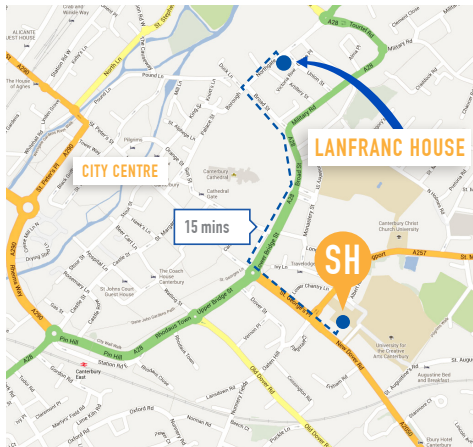

PRICE PER WEEK

PRIVATE ROOM, EN-SUITE 18+

£285