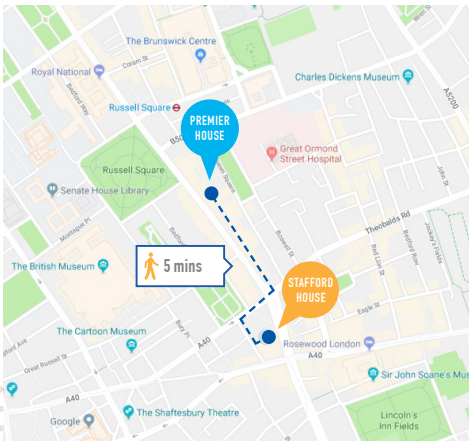

ADDRESS

Premier House, 150 Southampton Row, London, WC1B 5AL