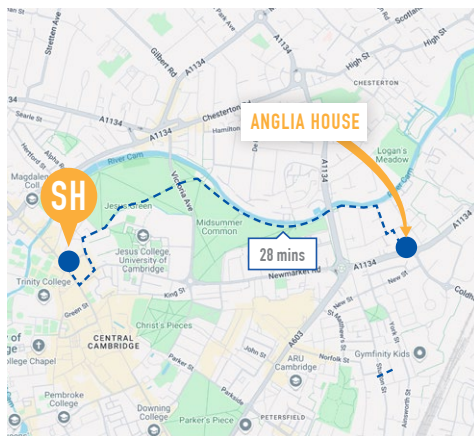

PRICING

PRICE PER WEEK

PRIVATE ROOM, EN-SUITE

£350

ADDRESS

Anglia House
217 Newmarket Road
Cambridge
CB5 8AY