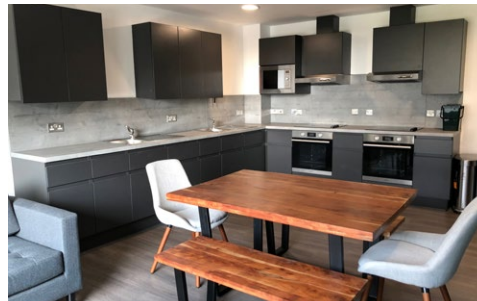

PRICING

PRICE PER WEEK

PRIVATE ROOM, EN-SUITE

£350

ADDRESS

Anglia House
217 Newmarket Road
Cambridge
CB5 8AY