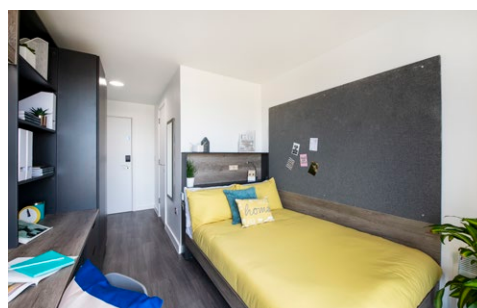

PRICING

PRICE PER WEEK

PRIVATE ROOM, EN-SUITE

£350

ADDRESS

Anglia House
217 Newmarket Road
Cambridge
CB5 8AY