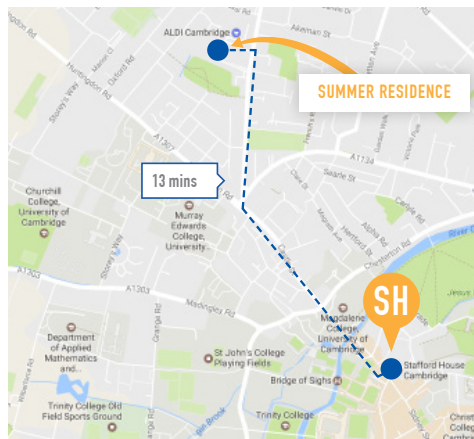

PRICING

PRICE PER WEEK
PRIVATE ROOM, EN-SUITE, FULL BOARD
£380

ADDRESS

149 Histon Road, Cambridge, CB4 3GY

CHECK-IN/CHECK OUT
Check in Sunday after 2pm, check out Saturday before 10am. Flight details are required two weeks pre-arrival.