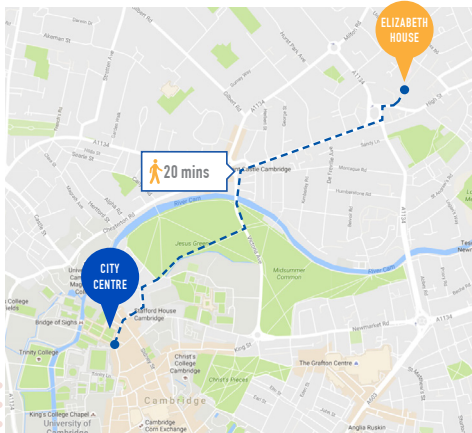

ADDRESS

Elizabeth House,
1 High St, Cambridge,
CB1 9BF