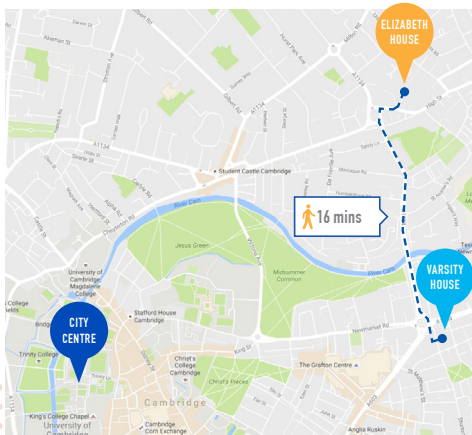

# CAMBRIDGE VARSITY HOUSE SUMMER RESIDENCE

## LOCATION

Varsity House is ideally situated just 15-20 minutes' walk from the school and city centre. There is a bus stop at the top of the road with buses leaving every 10 minutes. There is an Asda supermarket nearby (7 mins walk) as well as a Tesco supermarket less than 10 minutes walk away. The residence is very close to a large shopping centre – the Grafton Centre and local amenities such as a cinema, restaurants and cafes.

**CLEANING SERVICE**  
Weekly

**DISTANCE FROM CITY CENTRE**  
12 minutes by bus

**DISTANCE FROM SCHOOL**  
16 minute walk

**ON-SITE ASSISTANCE**  
24 -hour reception

**OTHER FACILITIES**  
Communal areas,  
outside courtyard  
seating, outside  
exercise area

## ADDRESS

Varsity House, New St,  
Cambridge, CB1 2TX